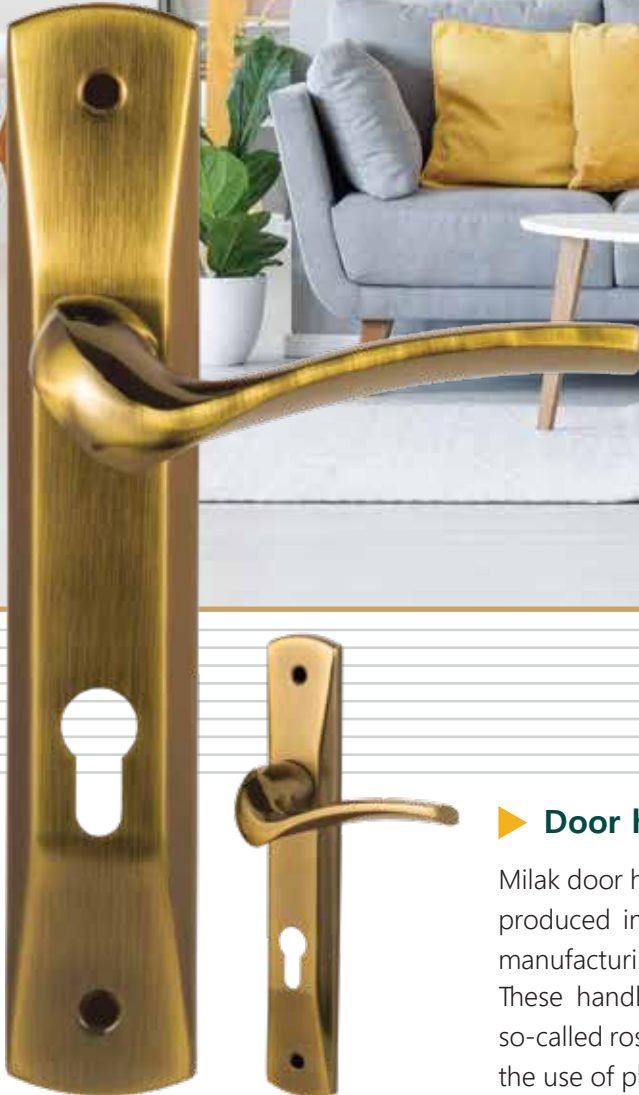

The color variation of Milak handles is 3 colors in total, which are the main colors that are available in most handles on the market and include: chrome, olive, bronze.

Technical specifications

Dimensions: 250 x 150 mm

Weight: 526 grams

Body material: High strength alloys

Features: Vacuum plating (PVD)

Lock: Yes

Suitable for wooden doors

To open: Open right, open left

► **Door handle model 2020**

Milak door handle is one of the main fittings that is produced in a completely exclusive way in Milak manufacturing industries.

These handles are in the form of two pieces or so-called rosette handles that are designed without the use of plates.

The lock and handle are separate and the lock or switch is installed on the door by means of a switch. Today, rosette handles have their own audience and fans due to their different and beautiful appearance.