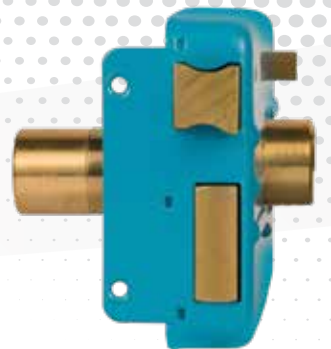

COLORED LOCK

MILOCK
Elegant & Secure

COLO
GATE
SERIES

MILQCK
Elegant & Secure

▲ CYLINDER

▶ Cylinder

The Milock Cylinder has a very high qualified level that can compete with similar foreign products. Milock cylinders are also made entirely of brass alloy. The most important feature of this type of cylinder is its high security, which has an anti-theft steel strip.